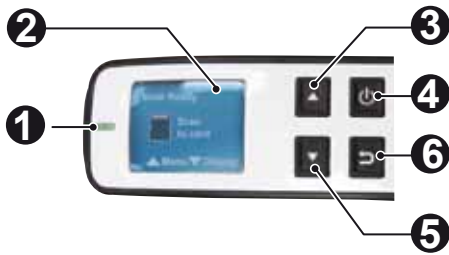

A fast and high-performance scanner

The scanner is small and portable. Yet, the Avison's MiWand 2 delivers outstanding performance. As you move the scanner over an area as large as 8.5" x 14", its sensitive color image sensor scan at 600 dpi or 300 dpi resolution in 24-bit true color. The high-quality images are saved to a JPEG or PDF format in micro SD card. What is best, the MiWand 2 PRO takes only 1.6 seconds to scan a full page at 300 dpi in color.

Easy to use

The scanner is built-in with a clear color LCD display that show the previewed images, scanner settings and warning messages

Turn on the scanner, press the Power/ Scan button and move the scanner over a page, a wall, or a box and press the Power/ Scan button again to stop the scan. Your scan is completed. .

MiWand 2

The easy-to-use 1.8" color LCD screen and button

1 System indicator light	Indicates the operating/warning status of the scanner.
2 LCD display	Displays preview images and settings menus.
3 Up arrow	<ul style="list-style-type: none"> Enters Menu screen from [Scan Ready] screen. Navigate "backward" through images and menu options.
4 Power button	<ul style="list-style-type: none"> Press and hold for 3 seconds to turn on the scanner. Press to start or end a scan. Accept option choice in Menu and Preview options. Press and hold for 3 seconds to turn off the scanner.
5 Down arrow	<ul style="list-style-type: none"> Enters Display mode from [Scan Ready] screen. Navigate "forward" through images and menu options.
6 Back arrow	Return to previous screens or exits from Display mode or Menu option.