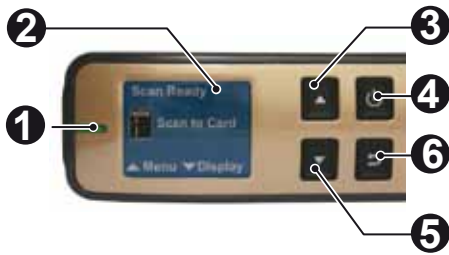

## Easy to use

The scanner is built-in with a clear color LCD display that show the previewed images, scanner settings and warning messages.

Turn on the scanner, press the Power/ Scan button and move the scanner over a page, a wall, or a box and press the Power/ Scan button again to stop the scan. Your scan is completed. .

# MiWand 2L

The easy-to-use 1.8" color LCD screen and button

1 System indicator light	Indicates the operating/warning status of the scanner.
2 LCD display	Displays preview images and settings menus.
3 Up arrow	<ul style="list-style-type: none"> <li>Enters Menu screen from [Scan Ready] screen.</li> <li>Navigate "backward" through images and menu options.</li> </ul>
4 Power button	<ul style="list-style-type: none"> <li>Press and hold for 3 seconds to turn on the scanner.</li> <li>Press to start or end a scan.</li> <li>Accept option choice in Menu and Preview options.</li> <li>Press and hold for 3 seconds to turn off the scanner.</li> </ul>
5 Down arrow	<ul style="list-style-type: none"> <li>Enters Display mode from [Scan Ready] screen.</li> <li>Navigate "forward" through images and menu options.</li> </ul>
6 Return arrow	Return to previous screens or exits from Display mode or Menu option.